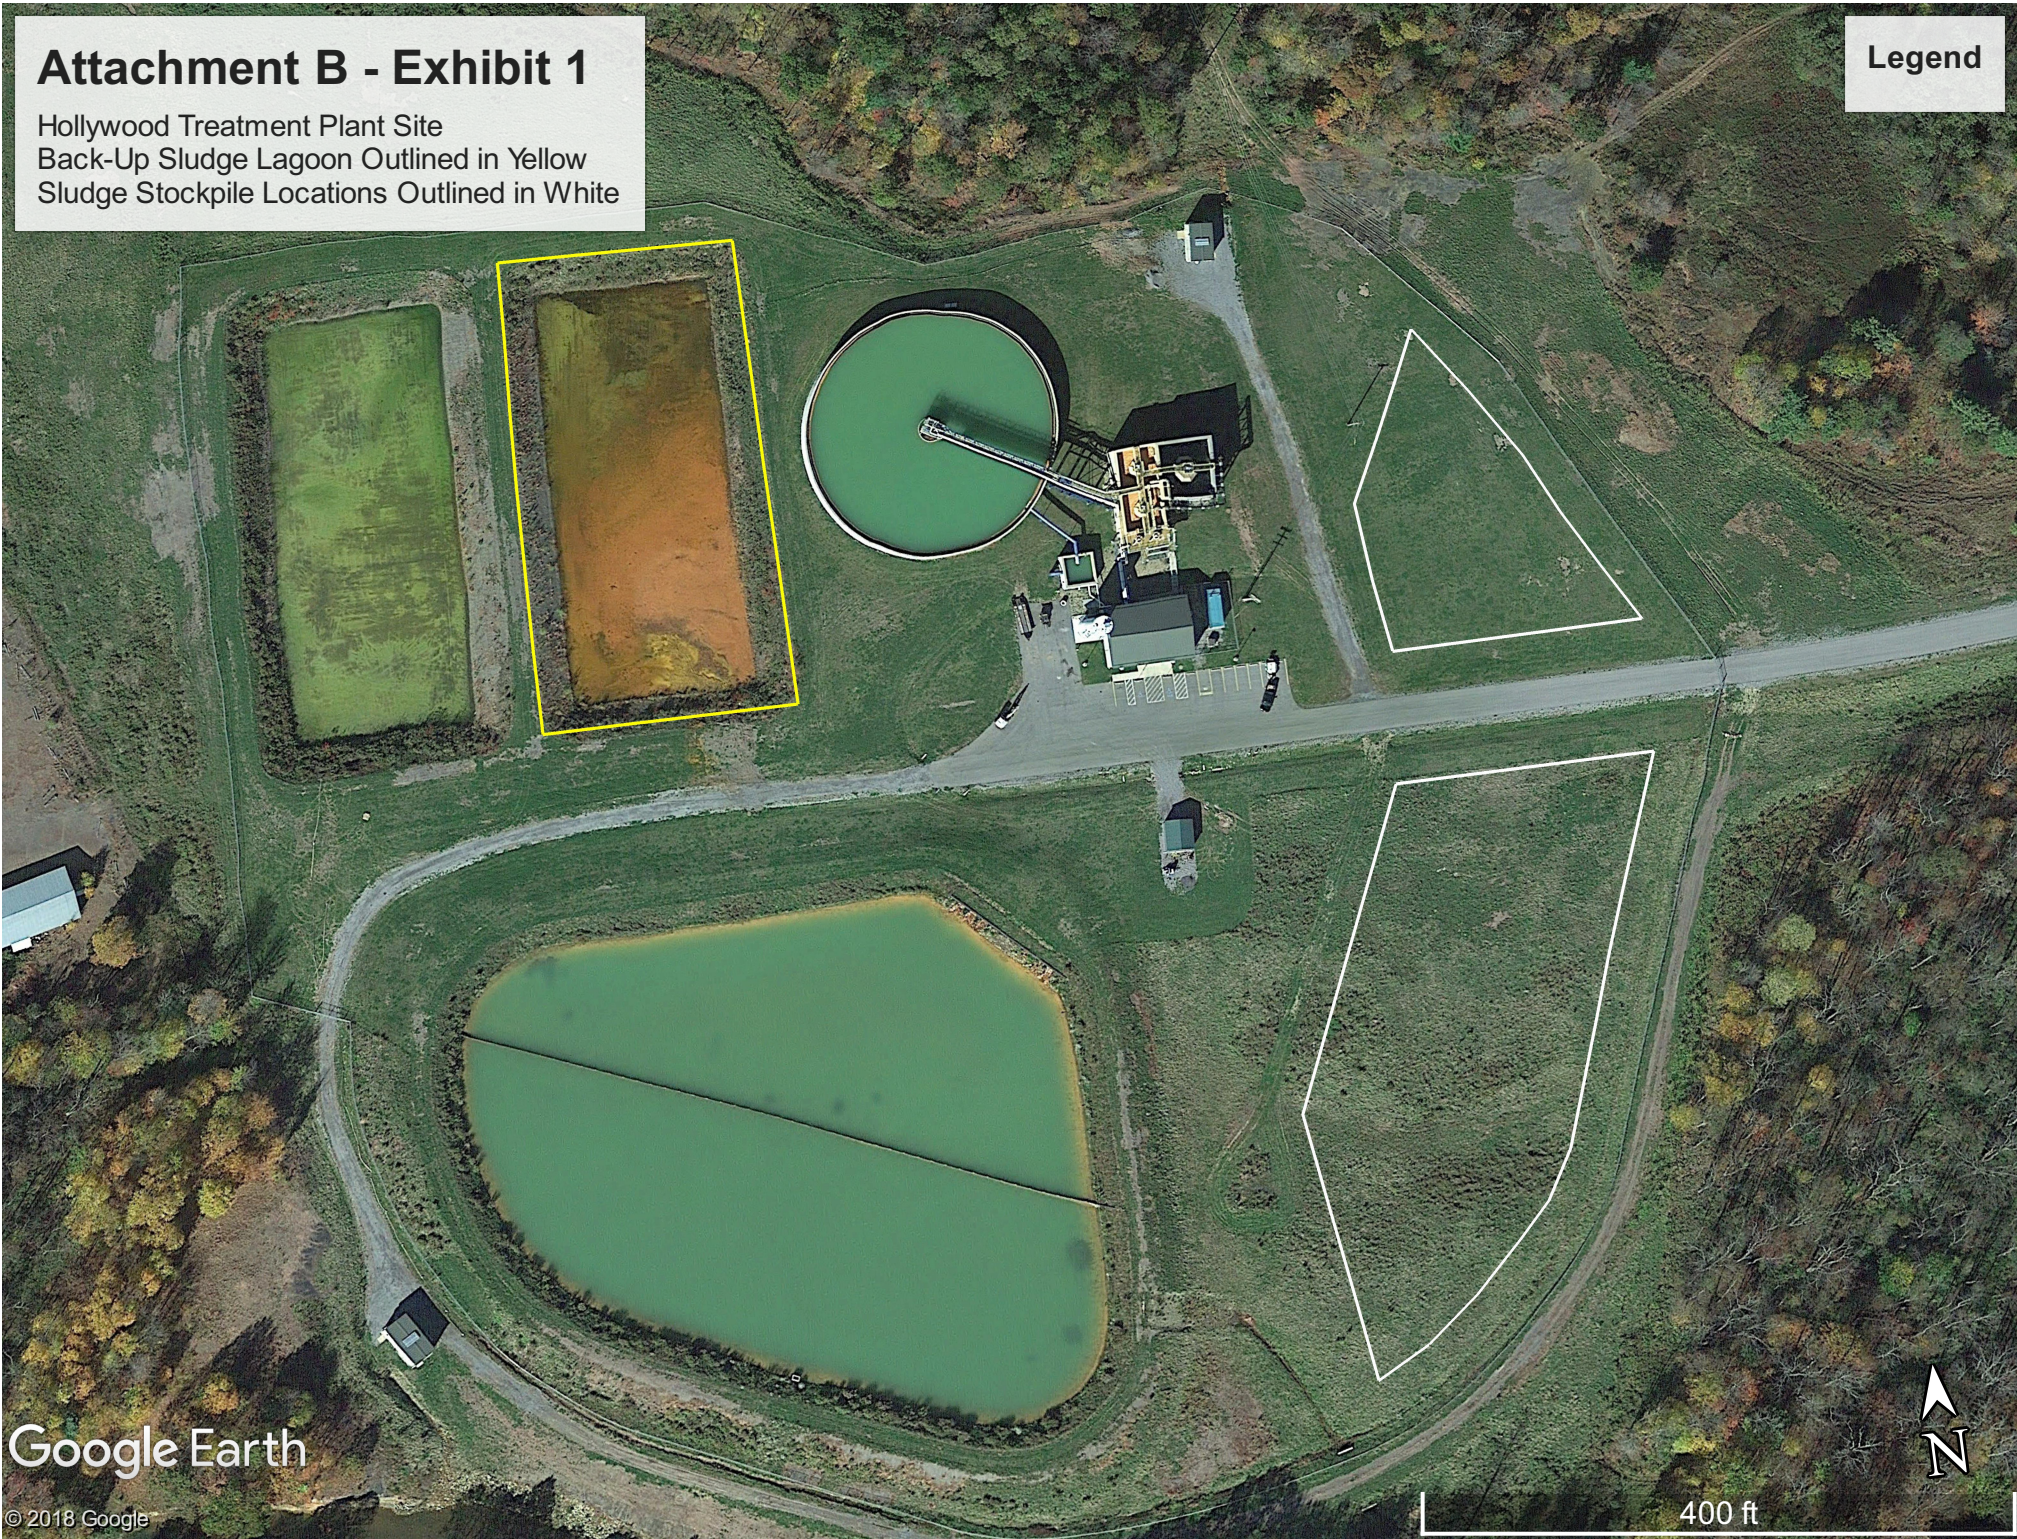

Attachment B - Exhibit 1

Hollywood Treatment Plant Site
Back-Up Sludge Lagoon Outlined in Yellow
Sludge Stockpile Locations Outlined in White

Legend

Google Earth

© 2018 Google

400 ft